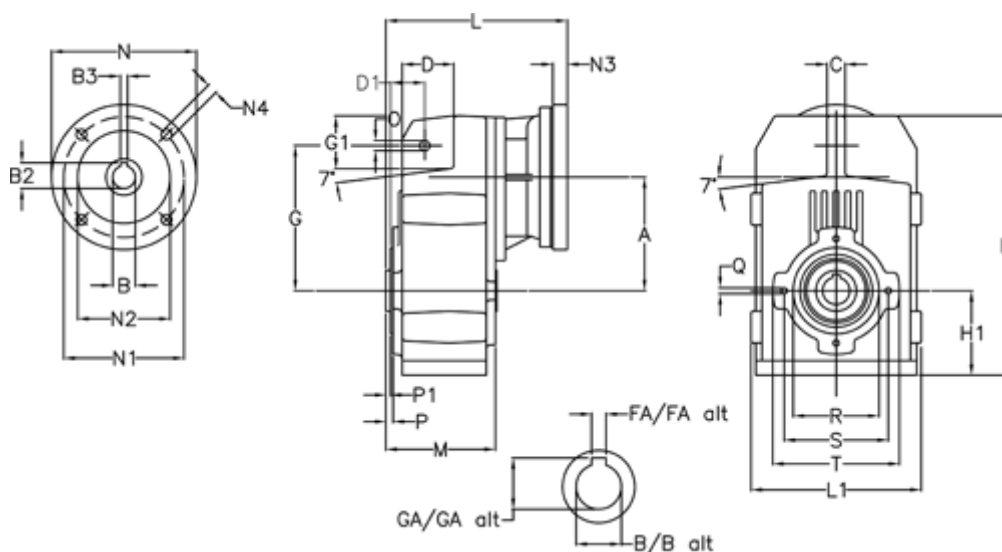

Article number: 29560202723230
 Description: Shaft mounted gear
 A252H35-27,2-P80B5

Measures

A = 128.75	FA = 10	M = 135.5	Q = M10x14
B = 35	G = 162	N = 200	R = 110
B1 = 19	G1 = 58.0	N1 = 165	S = 130
B2 = 21.8	GA = 38.3	N2 = 130	T = 150
B3 = 6	H = 290.5	N4 = M10x20	
C = 20	H1 = 93.5	O = 13	
D = 57.0	L = 232.5	P = 6.0	
D1 = 43.5	L1 = 188	P1 = 3.5	